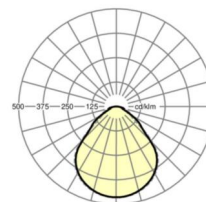

CHARACTERISTICS

Order number	65755024170
EAN number	4020863495474
Commodity code	94051190
Certification mark	IP 20, Protection class I, $\gamma 65^\circ < 3000 \text{ cd/m}^2$, ENEC10 VDE, F, Indoor, CE
Impact resistance (IK rating)	IK03
Ambient temperatur	$t_a 25^\circ\text{C}$
Warranty period	5 years
State funding programs	BEG - Federal funding for efficient buildings (valid only for Germany)

ELECTRICAL ENGINEERING

Controller	Electronic multi-lumen driver, 4-steps (1 pcs.)
System output	13W-7W
Mains voltage	230V/50Hz
Circuit breakers (inrush current)	45 pieces/B10, 73 pieces/B16, 71 pieces/C10, 113 pieces/C16
Energy efficiency class/light source	B

LIGHTING TECHNOLOGY

Placement	LED, Colour rendering/Light colour CRI ≥ 80 / 4000K
Colour tolerance (MacAdam)	3SDCM
Photobiological safety (Luminaire)	RG0
Nominal luminous flux/switching steps	1300lm/9W, 1000lm/7W, 1700lm/13W, 1500lm/11W
LED service life	100000h L80/B10 ($T_q 25^\circ\text{C}$), 50000h L90/B50 ($T_q 25^\circ\text{C}$)
Luminaire luminous efficiency	138lm/W-128lm/W
UGR lat./long.	18.6 / 18.9 (13W)

MECHANICS

Housing colour	traffic white RAL 9016
Dimensions (LxWxDxH)	648mm x 239mm x 55mm
Weight (net)	3.17kg
Cable entry KE (X/Y)	0mm/0mm
Type of installation	Wall mounting, Ceiling-mounted single installation

DEEP-LINK

<https://www.regiolux.de/en/article/65755024170>