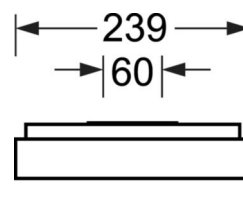

## LIGHTING TECHNOLOGY

Placement	LED, Colour rendering/Light colour CRI $\geq 80$ / 4000K
Colour tolerance (MacAdam)	3SDCM
Photobiological safety (Luminaire)	RG0
Nominal luminous flux/switching steps	1300lm/9W, 1000lm/7W, 1700lm/13W, 1500lm/11W
LED service life	100000h L80/B10 ( $T_q 25^\circ\text{C}$ ), 50000h L90/B50 ( $T_q 25^\circ\text{C}$ )
Luminaire luminous efficiency	138lm/W-128lm/W
UGR lat./long.	18.6 / 18.9 (13W)

## MECHANICS

Housing colour	traffic white RAL 9016
Dimensions (LxWxDxH)	648mm x 239mm x 55mm
Weight (net)	3.17kg
Cable entry KE (X/Y)	0mm/0mm
Type of installation	Wall mounting, Ceiling-mounted single installation

## Dimensions

---

L	648 mm	Length
B	239 mm	Width
H	55 mm	Height
A1	550 mm	Mounting distance single mounting
A4	60 mm	Mounting distance (width)
X	0 mm	Distance cable infeed to the center of the luminaire on the X-axis
Y	0 mm	Distance cable infeed to the center of the luminaire on the Y-axis