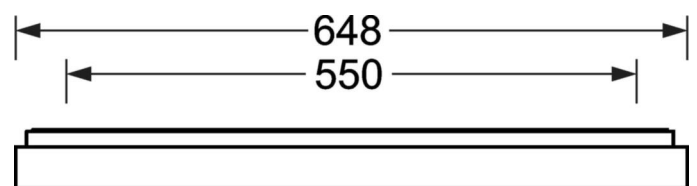

Wall and ceiling light - Micro-prismatic diffuser - direct distribution

Sheet steel enclosure with powder-coated rectangular cross-section, integrated wall mounting plate for easy and quick installation; Housing colour traffic white RAL 9016; Micro prism pane in "multilayer" technology, Light distribution direct distribution by means of Micro-prismatic diffuser of PMMA, à microparalume individuel noir, composante lumineuse indirecte homogène par diffuseur opalin en PMMA. Suitable for VDU workstations,  $65^\circ < 3000 \text{ cd/m}^2$  omnidirectional glare reduction in accordance with current DIN-EN 12464-1 standard, UGR (4H/8H) 18.9. Easy to install connection, directly to the top of the luminaire with a terminal cover cap; the ETM levels can be easily set from the top of the luminaire. Electrical connection via 5-pole connection terminal with plug-in contacts..

## LIGHTING TECHNOLOGY

Placement	LED, Colour rendering/Light colour CRI $\geq 80$ / 4000K
Colour tolerance (MacAdam)	3SDCM
Photobiological safety (Luminaire)	RG0
Nominal luminous flux/switching steps	1300lm/9W, 1000lm/7W, 1700lm/13W, 1500lm/11W
LED service life	100000h L80/B10 ( $T_q 25^\circ\text{C}$ ), 50000h L90/B50 ( $T_q 25^\circ\text{C}$ )
Luminaire luminous efficiency	138lm/W-128lm/W
UGR lat./long.	18.6 / 18.9 (13W)

## MECHANICS

Housing colour	traffic white RAL 9016
Dimensions (LxWxDxH)	648mm x 239mm x 55mm
Weight (net)	3.17kg
Cable entry KE (X/Y)	0mm/0mm
Type of installation	Wall mounting, Ceiling-mounted single installation

## Dimensions

---

L	648 mm	Length
B	239 mm	Width
H	55 mm	Height
A1	550 mm	Mounting distance single mounting
A4	60 mm	Mounting distance (width)
X	0 mm	Distance cable infeed to the center of the luminaire on the X-axis
Y	0 mm	Distance cable infeed to the center of the luminaire on the Y-axis